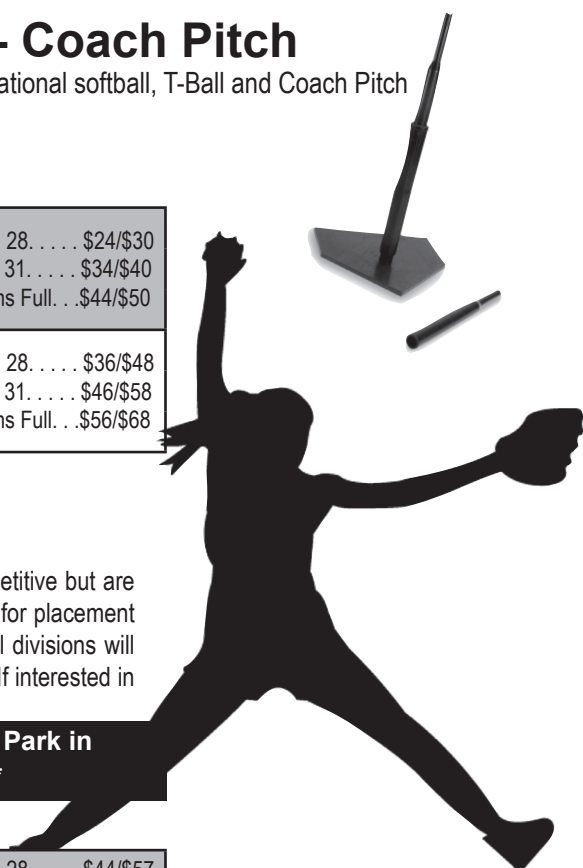

The Kennewick Recreation Department offers the following divisions of recreational softball, T-Ball and Coach Pitch for youth ages 5 - 14 years.

Season Runs April 19 - June 18 (approx.)

T-Ball (Boys & Girls)	5-6yrs by 5/1/10	6235.008	Feb. 1 - Feb. 28. . . . $24/$30 Mar. 1 - Mar. 31. . . . $34/$40 Apr. 1 - Teams Full. . . $44/$50
Assisted/Coach Pitch BOYS	7 - 8yrs	6235.009	
Assisted/Coach Pitch GIRLS	7 - 8yrs	6235.010	
Boys Slow Pitch (machine pitch)	9 - 10yrs	6235.011	Feb. 1 - Feb. 28. . . . $36/$48 Mar. 1 - Mar. 31. . . . $46/$58 Apr. 1 - Teams Full. . . $56/$68
Boys Slow Pitch	11 - 14yrs	6235.012	
Girls Fast Pitch (machine pitch)	9 - 10yrs	6235.013	

Intermediate Youth Softball

For Girls ages 9 - 14

Ready for the next step? This league is for girls who want to be a little more competitive but are not quite ready for all the traveling and tournaments. This league will have try-outs for placement purposes only. Everyone will be placed on teams. No one will be turned away. All divisions will be live pitching and will follow A.S.A. official rules with just a few minor exceptions. If interested in coaching please call 585-4299.

Try-outs will be March 25th, 5:30 - 7:30pm at Lawrence Scott Park in Kennewick. Must be pre-registered in order to try-out.

Season Runs April 12 - June 25 (approx.)

10U	10 & Under	6235.014	Feb. 1 - Feb. 28. . . . $44/$57 Mar. 1 - Mar. 31. . . . $54/$67 Apr. 1 - Teams Full. . . $64/$77
12U & 14U (combined)	12 - 14yrs	6235.015